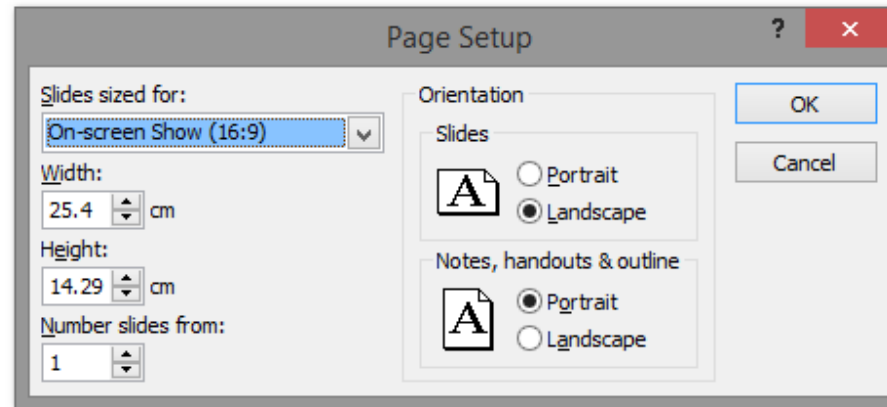

PowerPoint Presentation Specifications for The Convention Centre Dublin

- ... and select “Page Set-up”

**8th World Congress
of Biomechanics**
8-12 July 2018
Dublin, Ireland
www.wcb2018.com